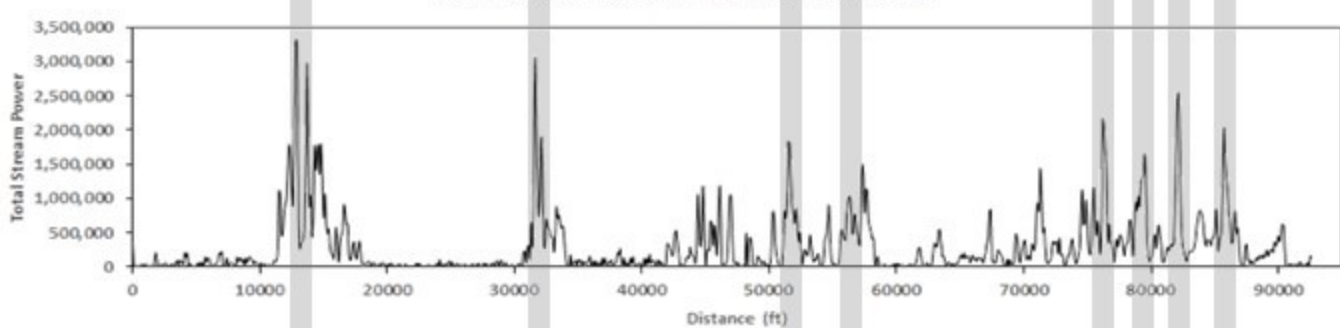

Deschutes River Segment Near Bend, Oregon

Unit Stream Power for the Deschutes River

Total Stream Power for the Deschutes River

Channel Gradient and Width for the Deschutes River