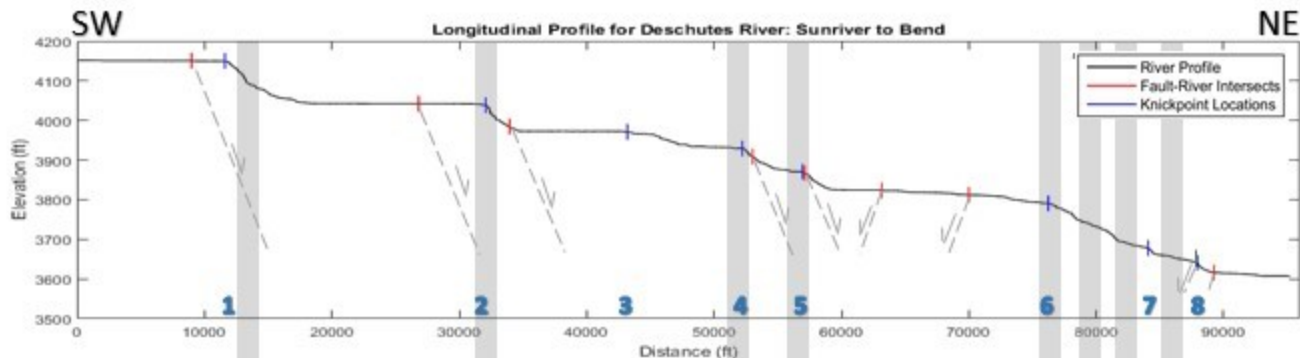

Deschutes River Segment Near Bend, Oregon

Unit Stream Power for the Deschutes River

Total Stream Power for the Deschutes River

Channel Gradient and Width for the Deschutes River